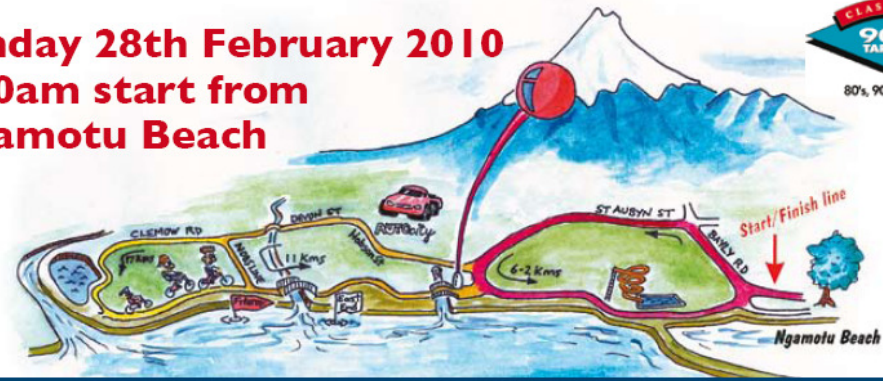

AN ANNUAL EVENT

A Responsible Care® Company

Family Fun Ride

Sunday 28th February 2010
9.00am start from
Ngamotu Beach

 6km Ride for Health	 11km Ride for Health	 16km Ride for Health
-----------------------------------	------------------------------------	------------------------------------

Fantastic Major Prizes, Spot Prizes and Giveaways:

Prize for the school with the most nominations (based on % of school roll):
Lumix Compact High Zoom Digital Camera

Wellington Capital Break including accommodation at the Quality Hotel, a Family Pass (2 Adults and 2 Children) to the Hurricanes Vs Chiefs match, and return flights from New Plymouth to Wellington courtesy of Boutique Mondo Travel

Bikes and Helmets

Harvey Norman Computers - Big Dig

Open to everyone with a bike!
 Entry forms available from Raceway Cycles and Mowers, Mitchell Cycles, local schools, Harvey Norman, NPDC and Classic Hits